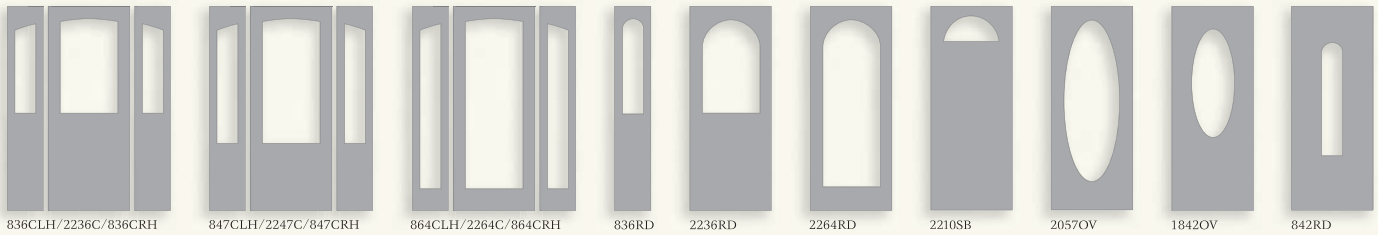

One Lite Clear & Obscure

2236 with Clear Glass

Glue Chip Obscure

Rain Obscure

Clear, Glue Chip and Rain Glass are available in the following doorlite sizes.

C: Camber Top OV: Oval SB: Sunburst RD: Round Top LH: Left Hand* RH: Right Hand* (* viewed from front)

Castlite Obscure glass is only available in the following doorlite sizes.

Castlite Obscure Glass