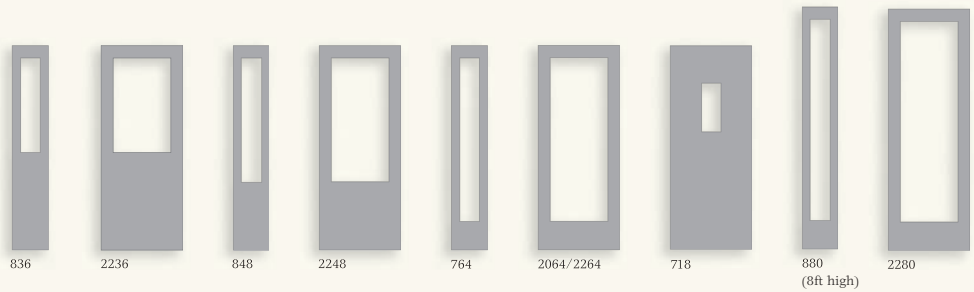

One Lite Clear & Obscure

2236 with Clear Glass

Glue Chip Obscure

Rain Obscure

Clear, Glue Chip and Rain Glass are available in the following doorlite sizes.

C: Camber Top OV: Oval SB: Sunburst RD: Round Top LH: Left Hand* RH: Right Hand* (* viewed from front)

Castlite Obscure glass is only available in the following doorlite sizes.

Castlite Obscure Glass